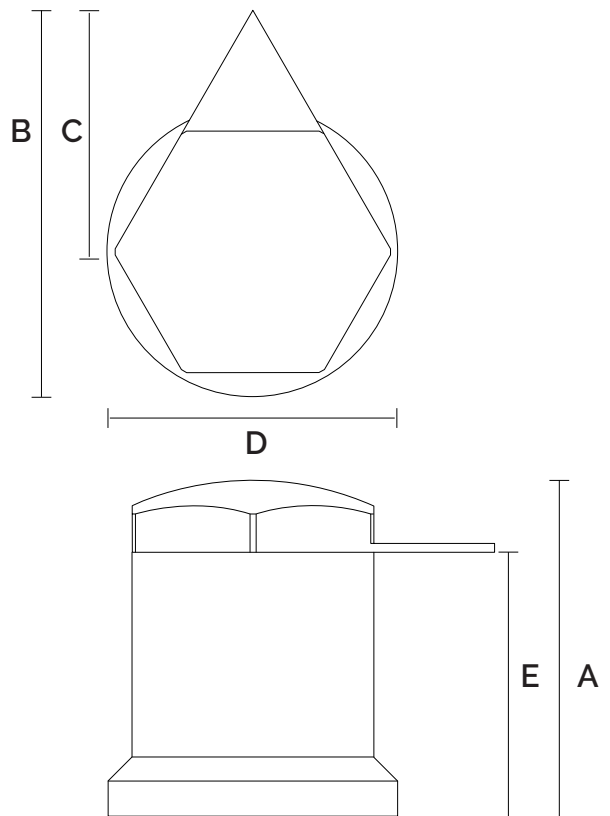

Main benefits: Improves the safety of nut fittings. Enables quick and easy visual checks and monitoring. Reduces maintenance costs by saving time and money.

Sizes: All sizes are measured across the flat (a/f) of the nut (in mm). Available in sizes as shown on the front page.

Specifications

- A = 58 mm
- B = 69 mm
- C = 50 mm
- D = 49 mm
- E = 44 mm

SPECIFICATIONS ARE VALID FOR ALL COLOURS IN THIS SIZE

**GLOBAL LEADERS
 IN WHEEL SAFETY**

Tel: +44 (0)1524 271 200
 info@checkpoint-safety.com
 www.checkpoint-safety.com